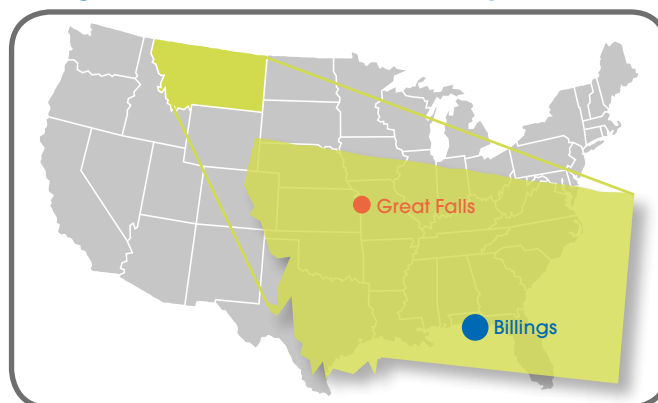

Private Boarding School

School Profile

Great Falls Central Catholic High School is a private Catholic college preparatory institution. The school is in a brand new facility located in North Central Montana. GFCCHS operates a rigorous academic program in a well disciplined and structured environment. The school focuses on academic excellence with an emphasis on developing problem solving, effective communication and critical thinking skills. Junior and Senior students are also allowed to attend college classes at University of Great Falls which is located one mile from campus. Involvement in activities such as athletics, academic competitions, speech and debate, musical performance, mentoring, and service to the community and each other builds creativity and confidence, promotes leadership and provides an enriching student life.

www.greatfallsmt.net

Population 58,950

In Great Falls

Airport Code – GTF

Number of Students

112

School Website

www.greatfallscentral.org